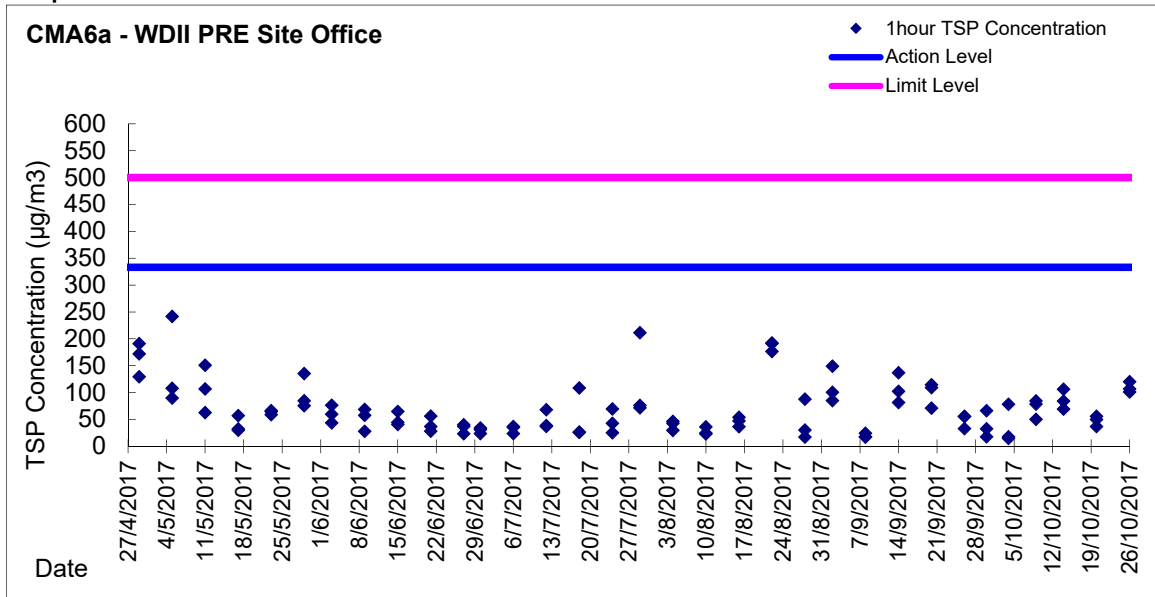

Graphic Presentation of 1 hour TSP Result for EP-376/2009

Graphic Presentation of 24 hour TSP Result for EP-376/2009

Graphic Presentation of 1 hour TSP Result for EP-376/2009

Graphic Presentation of 24 hour TSP Result for EP-376/2009