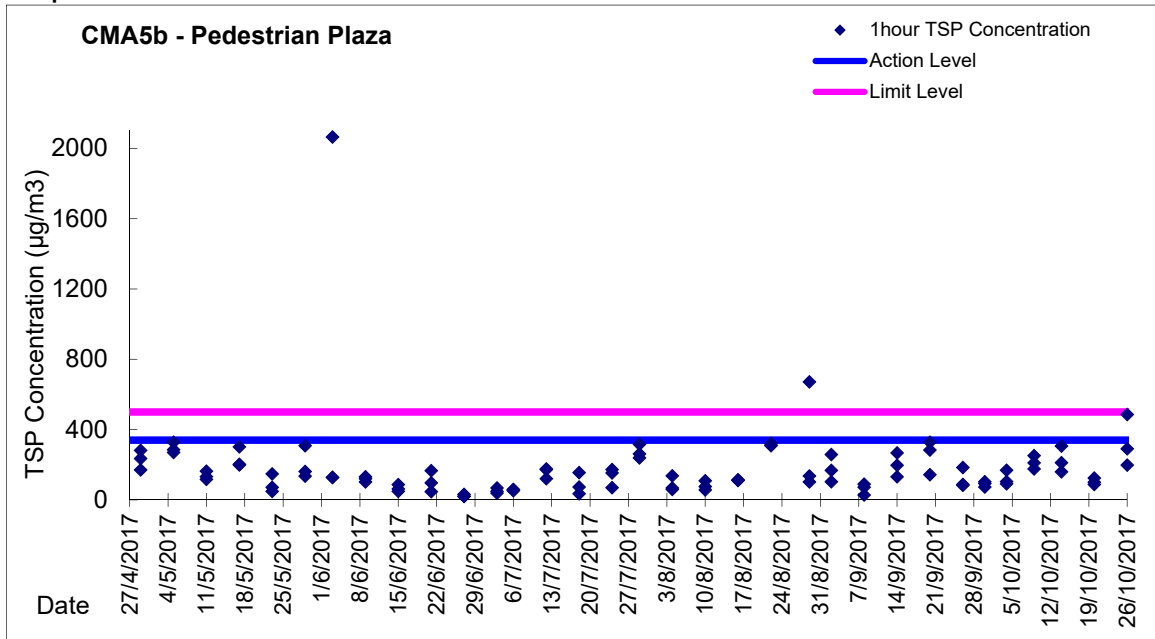

Graphic Presentation of 1 hour TSP Result for EP-376/2009

Graphic Presentation of 24 hour TSP Result for EP-376/2009

Graphic Presentation of 1 hour TSP Result for EP-376/2009

Graphic Presentation of 24 hour TSP Result for EP-376/2009