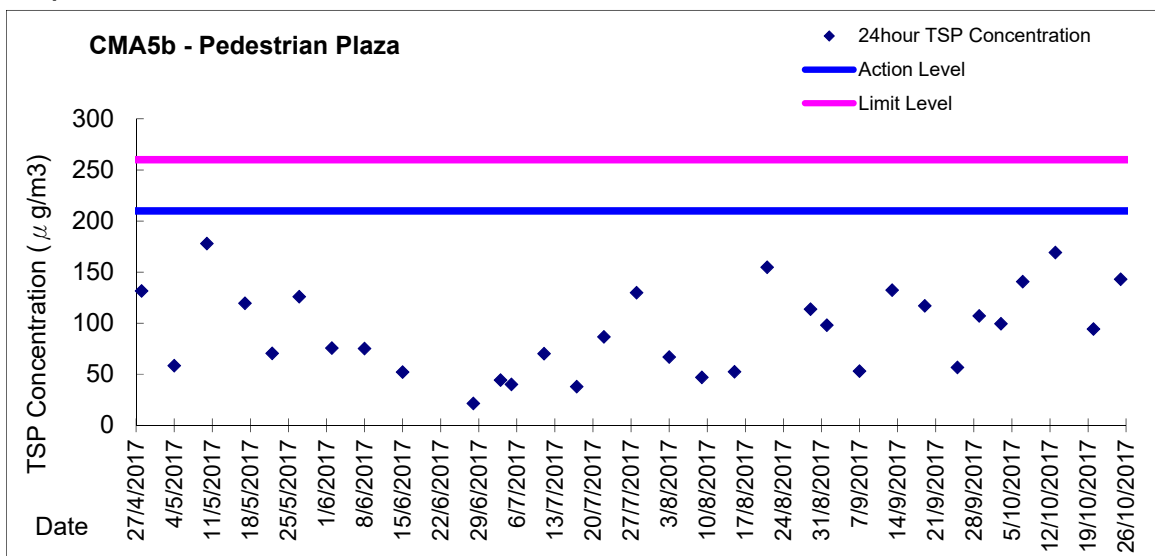

Graphic Presentation of 1 hour TSP Result for EP-376/2009

Graphic Presentation of 24 hour TSP Result for EP-376/2009

Graphic Presentation of 1 hour TSP Result for EP-376/2009

Graphic Presentation of 24 hour TSP Result for EP-376/2009